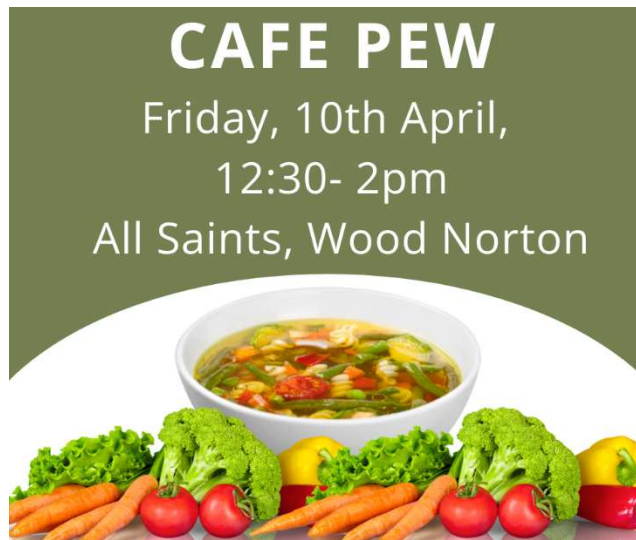

Come and join us between 12.30 and 2.00pm for a light informal lunch in the church and an opportunity to catch up with friends and neighbours.

North Elmham village prayer meeting, 13th April, 8pm

The North Elmham village prayer meeting (usually 1st Monday of the month) will be on Monday 13th April, 8pm, at Elmham House. More information from appleton.dave@googlemail.com